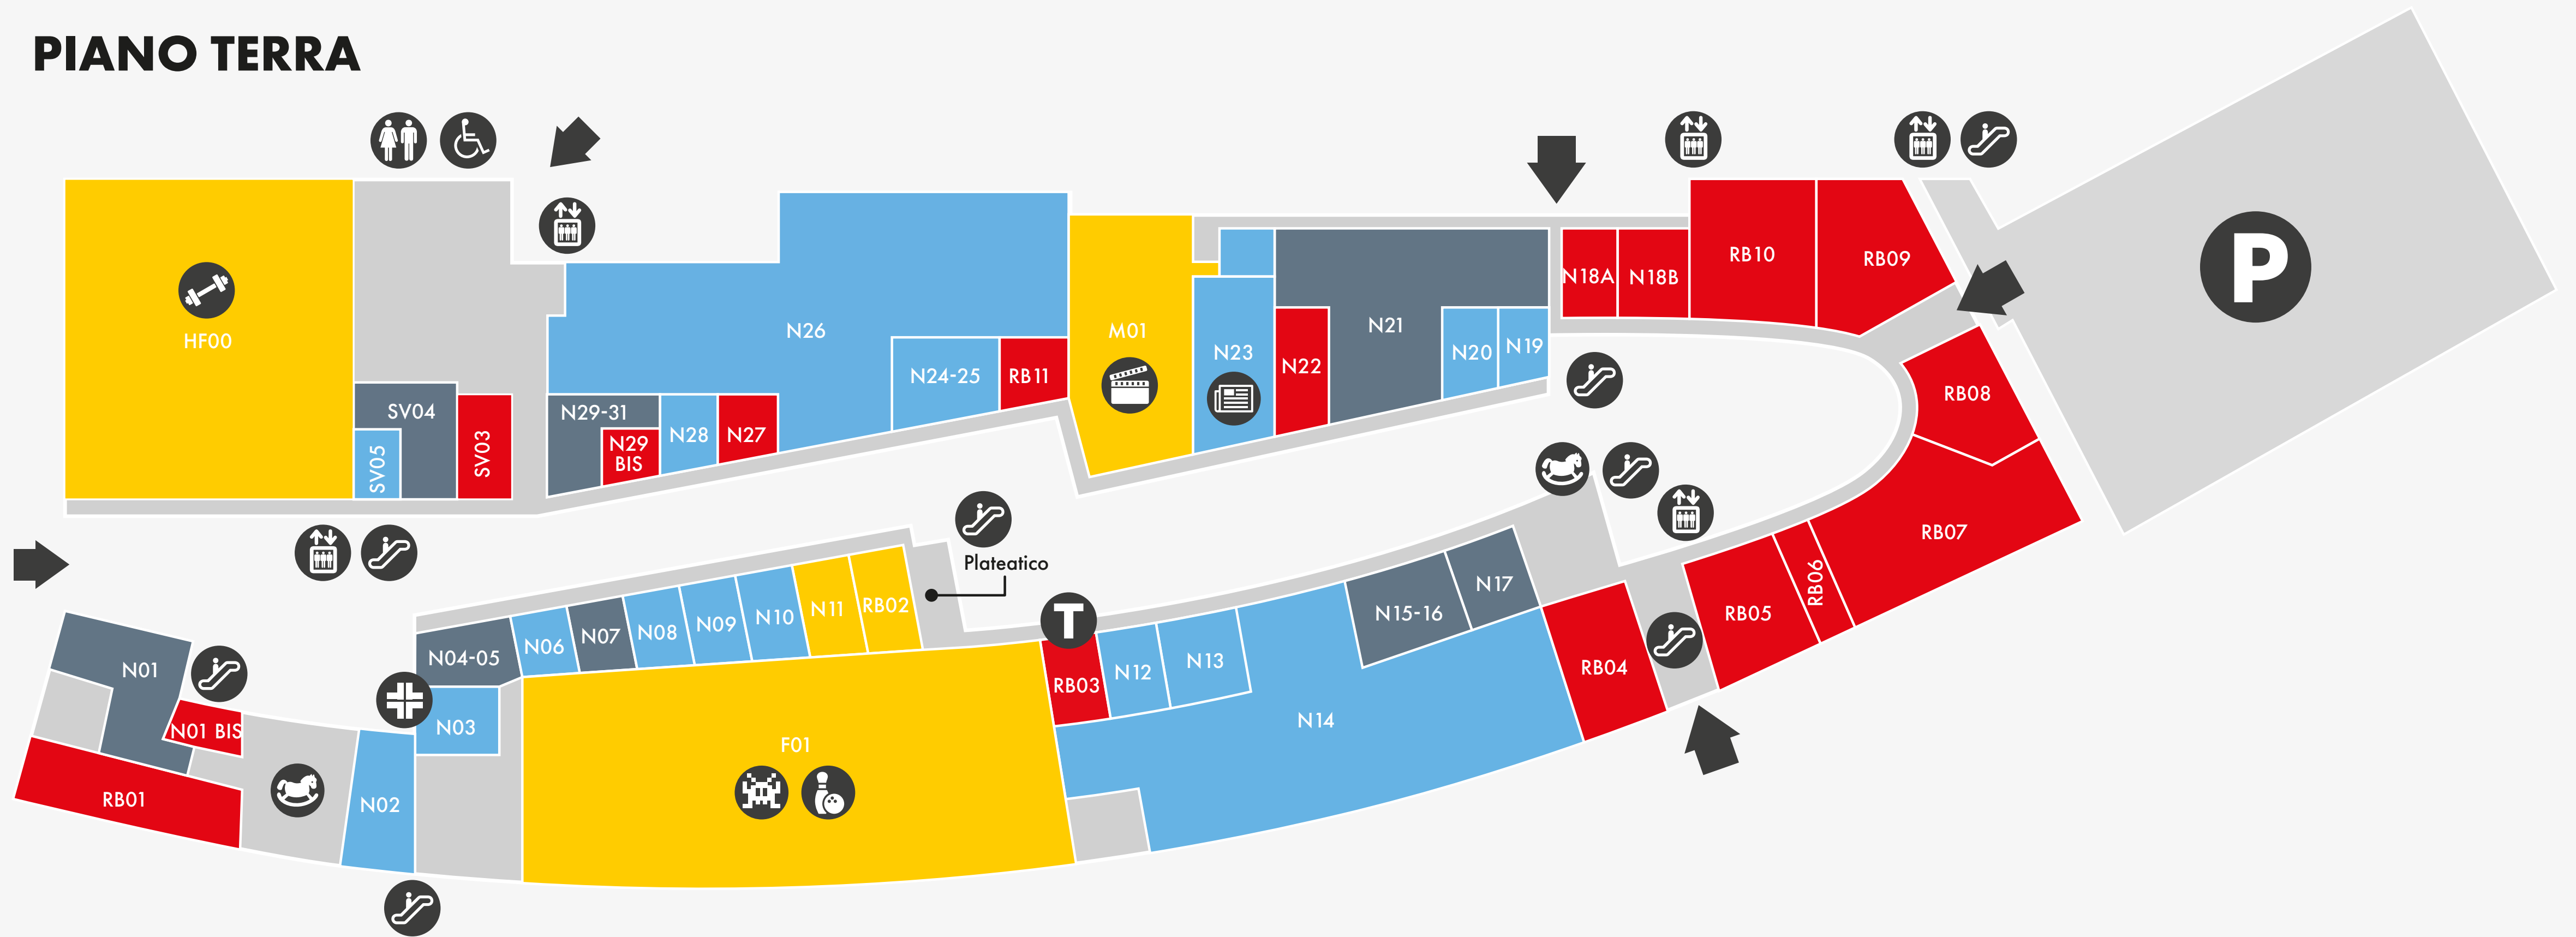

MAPPA DEL CENTRO

PIANO TERRA

PRIMO PIANO

SERVIZI/SERVICES

P PARCHEGGIO COPERTO COVERED PARKING	E EDICOLA NEWS KIOSK
B BAGNI TOILETS	C CINEMA MOVIE THEATER
B BAGNI DISABILI DISABLED TOILETS	B BOWLING BOWLING
A ASCENSORE ELEVATOR	G GIOSTRINE CAROUSELS
S SCALA MOBILE ESCALATOR	G GAMES HALL GAMES HALL
F FARMACIA PHARMACY	P PALESTRA GYM
T TABACCHI TOBACCONIST	T TAXI TAXI

UNITÀ	INTRATTENIMENTO
F01+N011 +RB02	PLAYCITY - GOLDRIVER BY PLAYCITY
HF00	VIRGIN ACTIVE
M01	UCI CINEMAS

UNITÀ	NEGOZI
N02	FOOTLOCKER
N03	FARMACIA del 45ESIMO
N06	EQUIVALENZA
N08	MITICI PARRUCCHIERI
N09	TRIBECA DONNA
N010	PRIMADONNA
N012	TRIBECA UOMO
N13	FACIS
N14	CISALFA
N19	LOVABLE

RB06	TOMMY TEGAMINO
RB07	ROADHOUSE RESTAURANT + BILLY TACOS
RB08	KFC
RB09	OLD WILD WEST
RB10	MOBY DICK
RB11	TATO'S BAR
SV03	GELIZIA
RB13	SENBATSURU LE MILLE GRU RISTORANTE GIAPPONESE
RB14-RB15	ROSSOPOMODORO
RB16-RB17	RISTORANTE ROYAL

45° NORD
Entertainment Center