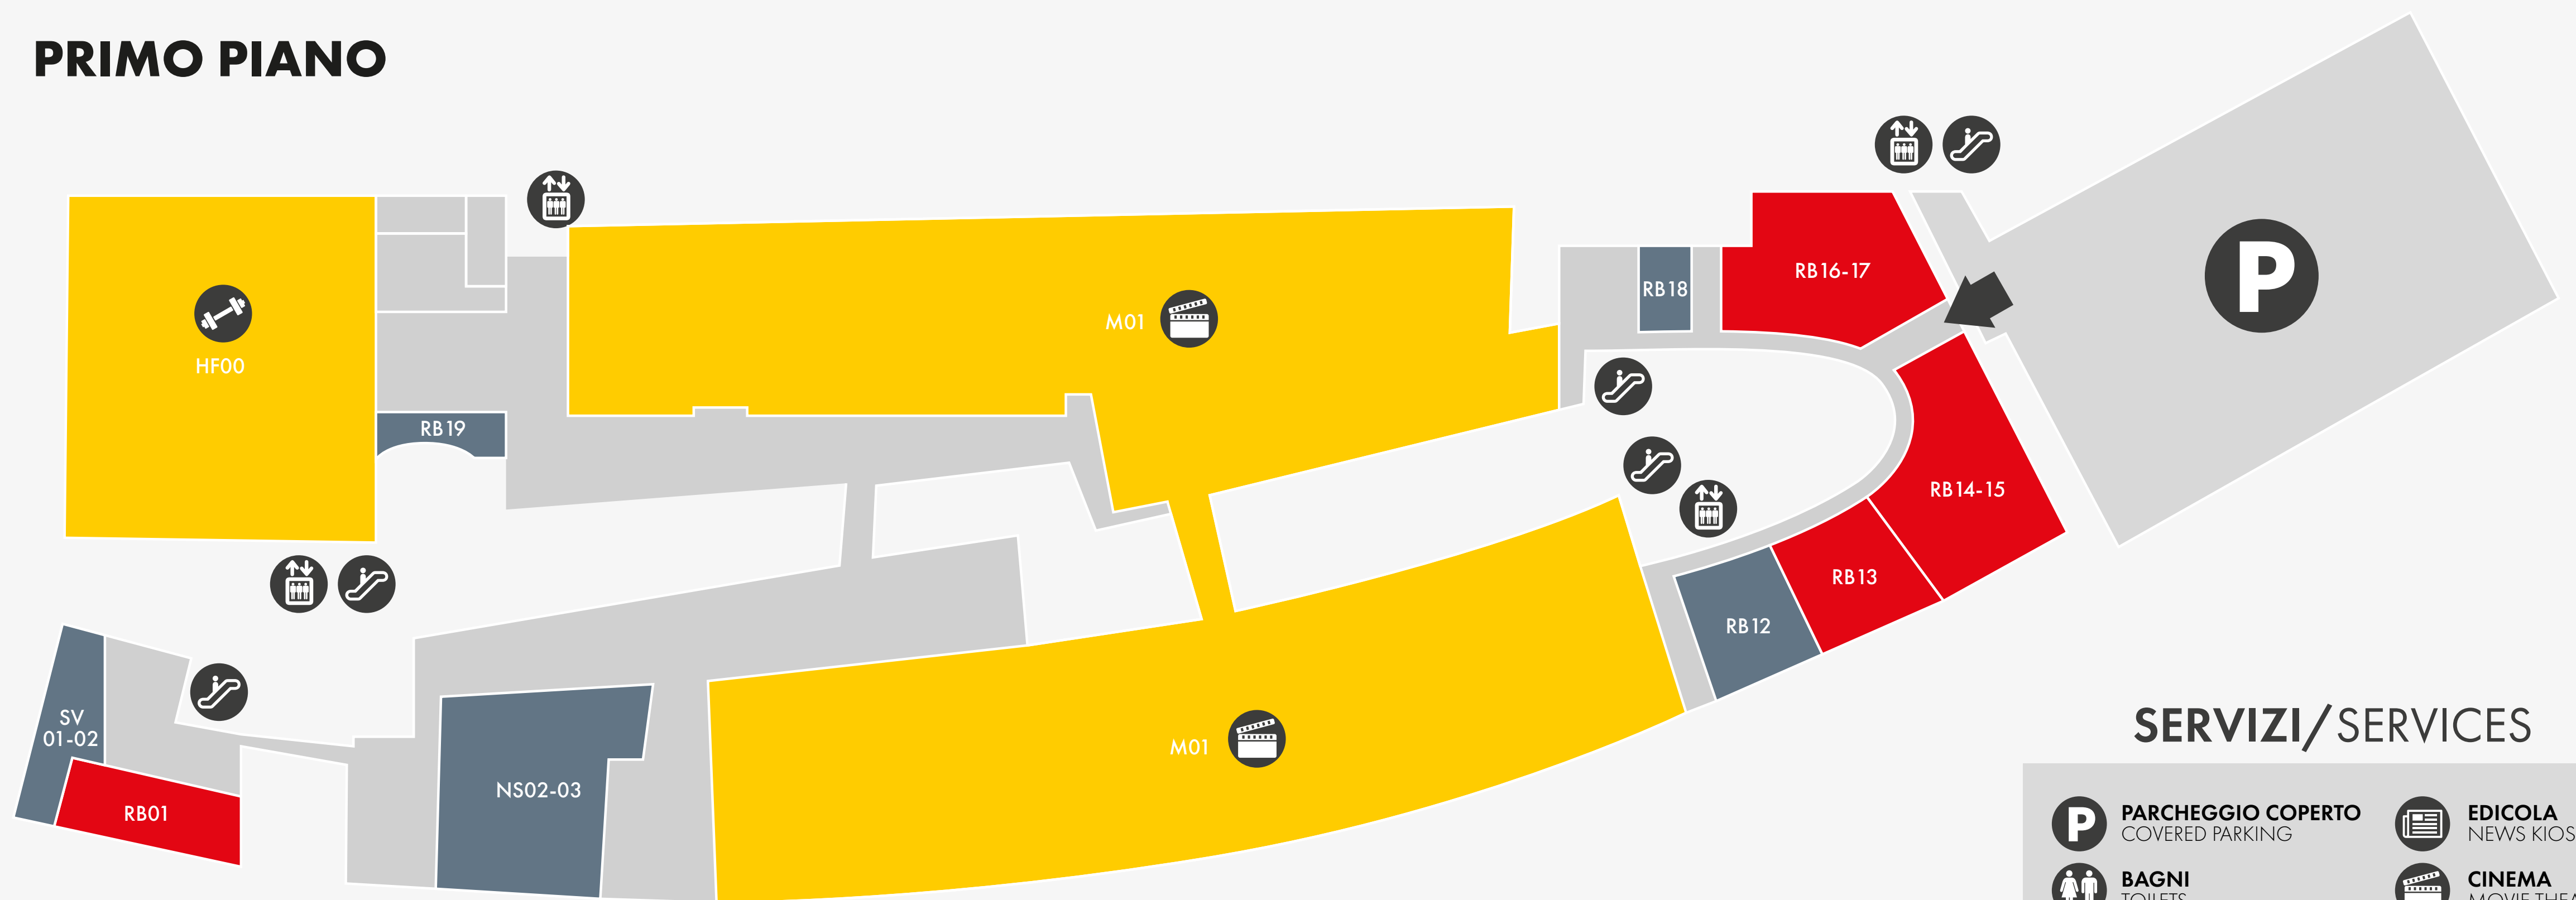

MAPPA DEL CENTRO

PIANO TERRA

PRIMO PIANO

SERVIZI/SERVICES

P PARCHEGGIO COPERTO COVERED PARKING	E EDICOLA NEWS KIOSK
B BAGNI TOILETS	C CINEMA MOVIE THEATER
B BAGNI DISABILI DISABLED TOILETS	B BOWLING BOWLING
A ASCENSORE ELEVATOR	G GIOSTRINE CAROUSELS
S SCALA MOBILE ESCALATOR	G GAMES HALL GAMES HALL
F FARMACIA PHARMACY	P PALESTRA GYM
T TABACCHI TOBACCONIST	T TAXI TAXI

UNITÀ	INTRATTENIMENTO
F01+N011 +RB02	PLAYCITY - GOLDRIVER BY PLAYCITY
HF00	VIRGIN ACTIVE
M01	UCI CINEMAS

UNITÀ	NEGOZI
N02	FOOTLOCKER
N03	FARMACIA del 45ESIMO
N06	EQUIVALENZA
N08	MITICI PARRUCCHIERI
N09	TRIBECA DONNA
N010	PRIMADONNA
N012	TRIBECA UOMO
N13	FACIS
N14	CISALFA
N19	LOVABLE

N20	SWAROVSKI
N23	MONDADORI BOOKSTORE
N24-N25	DOUGLAS
N26	UNIEURO
N28	GAMESTOP
SV05	WINDTRE STORE

UNITÀ	RISTORAZIONE
N18B	EAST
N18A	LA CAVEJA
N22	LINOPASSAMILVINO
N27	I LOVE POKE
N29BIS	NUTS
N01BIS	YOYOGURT
RB01	MC DONALD'S
RB03	CAFÈ NICOLE
RB04	ZAZEN
RB05	WIENER HAUS

RB06	TOMMY TEGAMINO
RB07	ROADHOUSE RESTAURANT + BILLY TACOS
RB08	KFC
RB09	OLD WILD WEST
RB10	MOBY DICK
RB11	TATO'S BAR
SV03	GELIZIA
RB13	SENBATSURU LE MILLE GRU RISTORANTE GIAPPONESE
RB14-RB15	ROSSOPOMODORO
RB16-RB17	RISTORANTE ROYAL